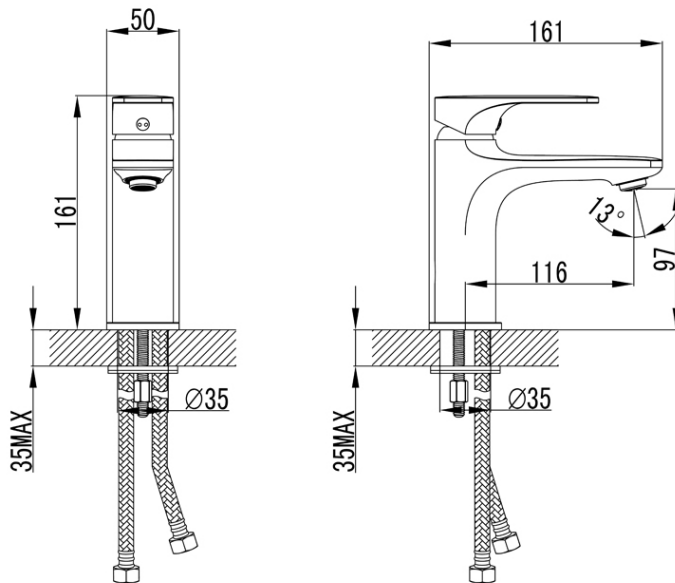

### Additional Notes

- \* 35mm Ceramic Cartridge
- \* 50mm Base Flange

## Technical Specification

Note: All dimensions are in millimetres and are subject to normal manufacturing variations. Always use the physical product measurements for cut-outs and rough-ins as the technical details shown may differ from the actual product. Use acetic cured silicone sealant. Do not use epoxy type adhesives. Clean with damp cloth. Do not use abrasive cleaners, liquids or pastes.